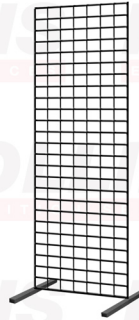

Please Note:
Actual colors may vary due to variations of
computer monitors, lighting and dye lots.
Scale of items is approximate.

Display Panels

Seating

Upholstered
Arm Chair

Upholstered
Side Chair

Upholstered
Lounge Chair

Upholstered
Stool

Wire Grid
2 ft. x 6 ft.

Tack/Velcro Board
4 ft. x 8 ft.

Perforated/Peg Board
4 ft. x 8 ft.

Tables

Skirted Display Table, 30 inches high
(2 ft. x 6 ft. Table Shown)

Skirted Display Counter, 42 inches high
(2 ft. x 4 ft. Counter Shown)
Shown With 1 ft. x 4 ft. Skirted Risers

Pedestal Table
30 Inches high
24 inch diameter top (left)
36 inch diameter top (right)

Pedestal Table
42 Inches high
24 inch diameter top (left)
36 inch diameter top (right)

Cocktail Table
18 inches high

Corner Table
18 inches high

Accessories

Coat Tree, Chrome
70 inches tall

Bag Stand, Chrome
48 inches tall

Waterfall Garmet
Rack, Chrome
48 inches tall

Easel,
Aluminum
Tripod

Sign Holder,
Chrome
60 inches tall