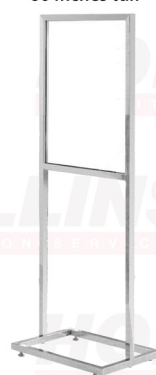

Upholstered
Stool

Wire Grid
2 ft. x 6 ft.

Tack/Velcro Board
4 ft. x 8 ft.

Perforated/Peg Board
4 ft. x 8 ft.

Tables

Skirted Display Table, 30 inches high
(2 ft. x 6 ft. Table Shown)

Skirted Display Counter, 42 inches high
(2 ft. x 4 ft. Counter Shown)
Shown With 1 ft. x 4 ft. Skirted Risers

Pedestal Table
30 Inches high
24 inch diameter top (left)
36 inch diameter top (right)

Pedestal Table
42 Inches high
24 inch diameter top (left)
36 inch diameter top (right)

Cocktail Table
18 inches high

Corner Table
18 inches high

Accessories

Coat Tree, Chrome
70 inches tall

Bag Stand, Chrome
48 inches tall

Waterfall Garmet
Rack, Chrome
48 inches tall

Easel,
Aluminum
Tripod

Sign Holder,
Chrome
60 inches tall

Stanchion, chrome
40 inches high
(2 shown)
Rope, Black Velvet

Literature Rack,
silver with
4 acrylic pockets

Wastebasket

Display Case
20 in. deep, x 5 ft. wide, half view
(full view not shown)

Ticket Tumbler, brass
15 inch diameter