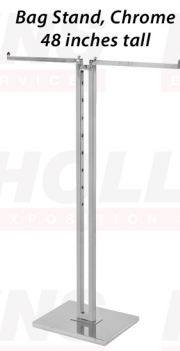

Upholstered
Stool

Wire Grid
2 ft. x 6 ft.

Tack/Velcro Board
4 ft. x 8 ft.

Perforated/Peg Board
4 ft. x 8 ft.

Tables

Skirted Display Table, 30 inches high
(2 ft. x 6 ft. Table Shown)

Skirted Display Counter, 42 inches high
(2 ft. x 4 ft. Counter Shown)
Shown With 1 ft. x 4 ft. Skirted Risers

Pedestal Table
30 Inches high
24 inch diameter top (left)
36 inch diameter top (right)

Pedestal Table
42 Inches high
24 inch diameter top (left)
36 inch diameter top (right)

Cocktail Table
18 inches high

Corner Table
18 inches high

Accessories

Coat Tree, Chrome
70 inches tall

Bag Stand, Chrome
48 inches tall

Waterfall Garmet
Rack, Chrome
48 inches tall

Easel,
Aluminum
Tripod

Sign Holder,
Chrome
60 inches tall

Stanchion, chrome
40 inches high
(2 shown)
Rope, Black Velvet

Literature Rack,
silver with
4 acrylic pockets

Wastebasket

Display Case
20 in. deep, x 5 ft. wide, half view
(full view not shown)

Ticket Tumbler, brass
15 inch diameter