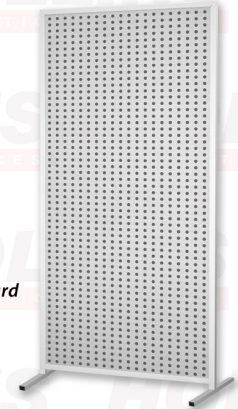

Please Note:
Actual colors may vary due to variations of
computer monitors, lighting and dye lots.
Scale of items is approximate.

Display Panels

Seating

Upholstered
Arm Chair

Upholstered
Side Chair

Upholstered
Lounge Chair

Upholstered
Stool

Wire Grid
2 ft. x 6 ft.

Tack/Velcro Board
4 ft. x 8 ft.

Perforated/Peg Board
4 ft. x 8 ft.

Tables

Skirted Display Table, 30 inches high
(2 ft. x 6 ft. Table Shown)

Skirted Display Counter, 42 inches high
(2 ft. x 4 ft. Counter Shown)
Shown With 1 ft. x 4 ft. Skirted Risers

Pedestal Table
30 Inches high
24 inch diameter top (left)
36 inch diameter top (right)

Pedestal Table
42 Inches high
24 inch diameter top (left)
36 inch diameter top (right)

Cocktail Table
18 inches high

Corner Table
18 inches high

Accessories

Coat Tree, Chrome
70 inches tall

Bag Stand, Chrome
48 inches tall

Waterfall Garmet
Rack, Chrome
48 inches tall

Easel,
Aluminum
Tripod

Sign Holder,
Chrome
60 inches tall